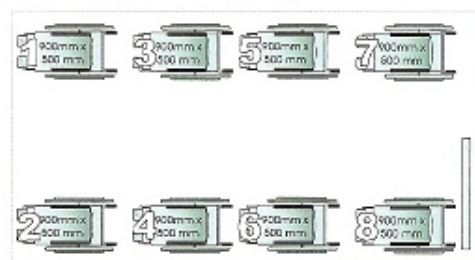

Example layouts, showing:

Maximum seating capacity

Maximum wheelchair capacity

"Face Forward" models

18' (5.7m)

16' (5.0m)

14' (4.3m)

12' (3.6m)

10' (3.0)