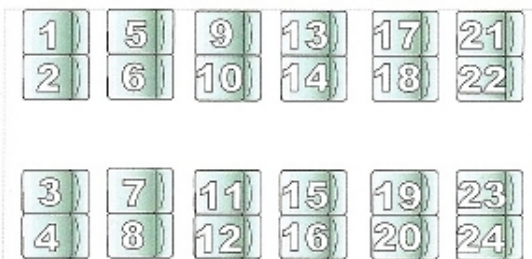

Example layouts, showing:

Maximum seating capacity

Maximum wheelchair capacity

"Face Forward" models

18' (5.7m)

16' (5.0m)

14' (4.3m)

12' (3.6m)

10' (3.0)