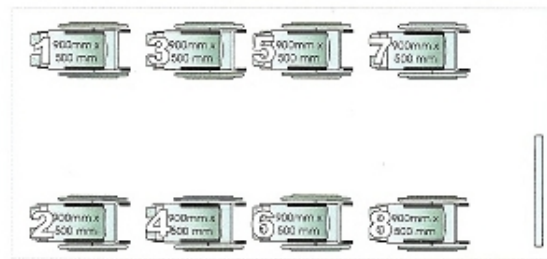

Example layouts, showing:

Maximum seating capacity

Maximum wheelchair capacity

"Face Forward" models

18' (5.7m)

16' (5.0m)

14' (4.3m)

12' (3.6m)

10' (3.0)