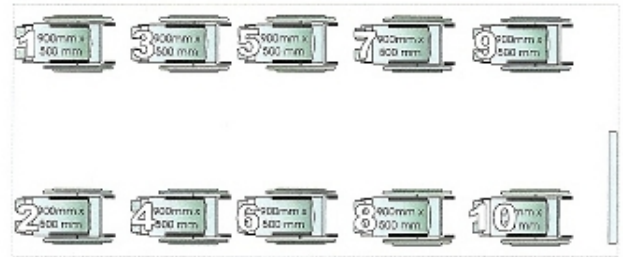

Example layouts, showing:

Maximum seating capacity

Maximum wheelchair capacity

"Face Forward" models

18' (5.7m)

16' (5.0m)

14' (4.3m)

12' (3.6m)

10' (3.0)